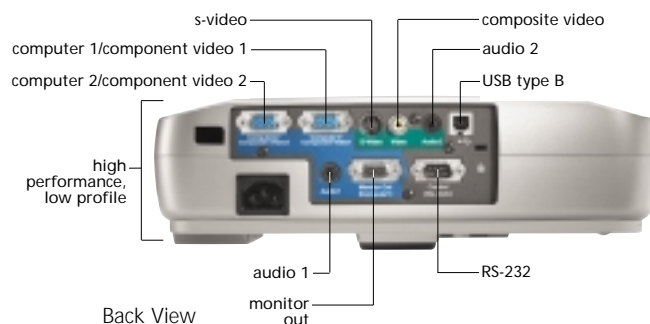

Front View

Back View

Epson PowerLite 54c Specifications

Projection System	Epson original LCD technology
Projection Method	Front/rear/ceiling mount
LCDs	
Size	0.7"
Driving method	Epson Poly-silicon TFT Active Matrix
Pixel number	480,000 dots x 3 (800 x 600) LCDs
Native resolution	SVGA
Aspect ratio	4:3 (supports 16:9, 5:4)
Pixel arrangement	Stripe
Projection Lens	
Type	Manual: zoom/focus
F-number	1.70 - 1.87
f-number	21.3 - 25.6mm
Zoom ratio	1.0:1.2
Lamp	
Type	200W UHE
Life* (typical)	2000H (High Brightness), 3000H (Low Brightness)
Screen Width Ratio (Distance/Width)	1.48 to 1.71:1
Screen Size (Projected Distance)	30" to 300" (0.9m to 10.5m)
Keystone Correction	Vertical: ±15 degrees, Auto Keystone Correction
Brightness (Typical)	2000 ANSI lumens, 1500 ANSI lumens (Low Brightness)
Contrast Ratio (High Brightness)	500:1
Brightness Uniformity (Typical)	85%
Color Reproduction	24 bit; 16.7 mil
Audio Output	1W Monaural
Operating Temperature	41°F to 95°F (5°C to 35°C)
Power Supply Voltage	100-120V/200-240V ±10%, 50/60Hz AC
Power Consumption	280W, 3W at sleep mode
Dimensions (Includes lens and feet)	9.45" x 12.41" x 3.43"
Dimensions (Excludes lens and feet)	9.45" x 12.41" x 3.82"
Weight	6.4 lb/2.9kg
Fan Noise	38db, 33db (Low Brightness)
Effective Scanning Frequency Range	
Pixel clock	13.5MHz to 162MHz
Horizontal	15KHz to 92KHz
Vertical	50Hz to 85Hz
Remote Control	
Features	Keystone, source selection, power, page up/ page down, color mode, zoom, a/v mute, freeze
Operating angle	Right/Left ± 30 degrees Upper/Lower ± 15 degrees
Operating distance	20 ft (6m)
RGB	
Analog RGB I/O	
Display performance	
Native	800 x 600
Resize	1280 x 1024 1024 x 768 640 x 480
Input terminal	
Video	Mini D-sub 15 pin x 2
Audio	Stereo mini jack
Output terminal	
Video	Mini D-sub 15pin (monitor out)